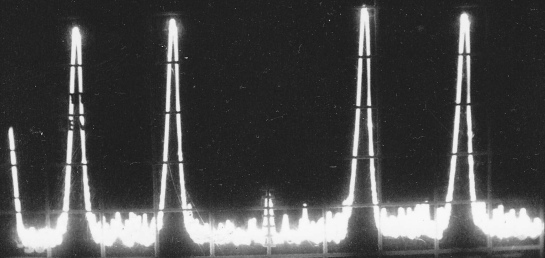

9cm Beacon

3400.927 MHz
CW "off"

20 kHz/div

10 dB/div

09.01.97 MF